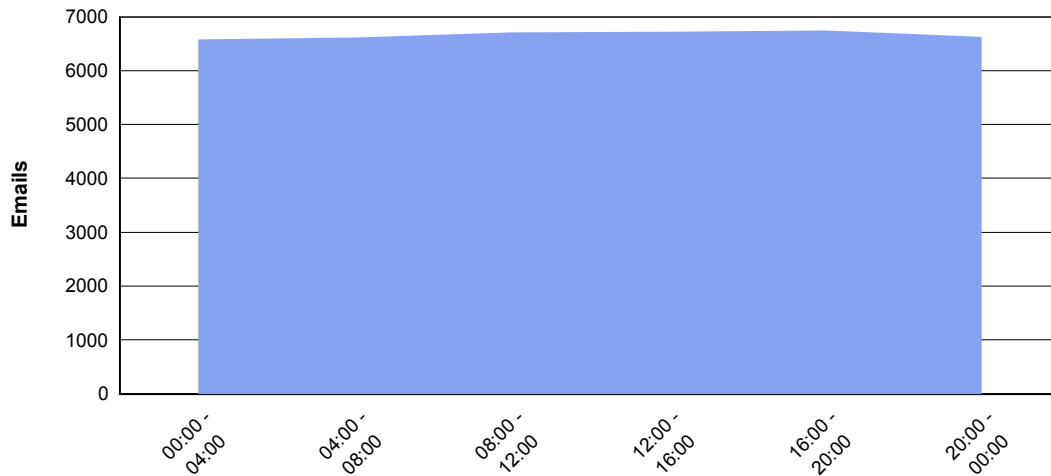

Report Title: Processed emails per four hours - Composite
Description: The "Processed emails per four hour" report shows the composite amount of processed emails in four hour blocks for the selected period.
Generated on: 1/11/2007
For period: 1/1/2005 - 12/31/2006

Processed emails

Hour	Processed Emails
00:00 - 04:00	6,578
04:00 - 08:00	6,614
08:00 - 12:00	6,708
12:00 - 16:00	6,722
16:00 - 20:00	6,750
20:00 - 00:00	6,628
	40,000